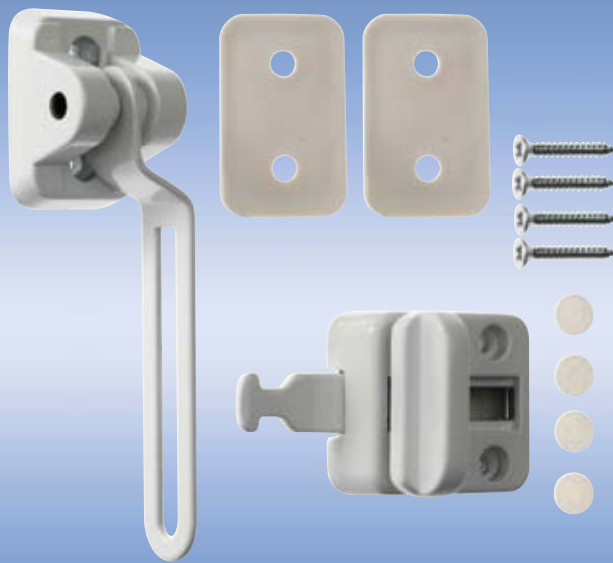

PVCU WINDOW LOCKS

The **ERA Sash Jammer** is ideal additional security for PVCU windows. It is simple to operate and easy to fit, and is non-handed for use on all applications. It is available as a standard product or with a key lock to secure the arm in place when the window is closed. If the home is left unoccupied for any length of time the key lock is ideal to ensure the windows are completely protected. The **ERA Sash Jammer** can also be fitted to a door, to provide excellent additional security.

The **ERA Ventilation Lock** has been designed especially for PVCU windows and doors. With its shaped and robust styling the ventilation lock is an excellent home safety device allowing the window to be opened for air flow but remain locked preventing entry through the window. It is simple and easy to use with no key required. It can be used on PVCU doors in the same way that a door chain is used, but as there is no chain, the door will not be scratched. As the product is non-handed it can be used for inward and outward opening doors. The ventilation lock is available in white and two different packing pieces are provided to cater for the differing heights between the leaf and frame.

SASH JAMMER AND LOCK

VENTILATION LOCK

ORDERING DETAILS

Sash Jammer - Pre-Packed

White (includes lock)	816-12
Brown (includes lock)	816-22

Sash Jammer - Bulk

White - Body only	816-15
White - Lock only	817-15
Brown - Body only	816-25
Brown - Lock only	817-25

The lock and handle are combined into one unit on the PVCu Snaplock and with both keyed and keyless versions available, it couldn't be simpler to use. The Key version has 100 key variations. Screws and full fitting instructions are supplied, making DIY installation straightforward.