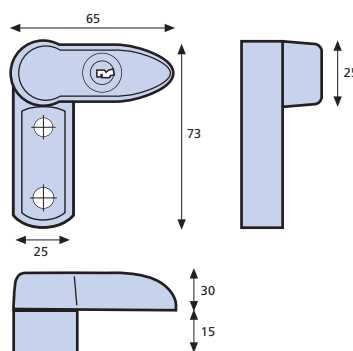

ORDERING DETAILS

PVCu Snaplock - Keyless Window Lock

White	830-12
Brown	830-22

PVCu Snaplock - Keyed Window Lock

White	832-12
Brown	832-22

PVCu SNAPLOCK - KEYLESS

PVCu SNAPLOCK - KEYED

Keyless Window Lock

Keyed Window Lock

All dimensions in mm.