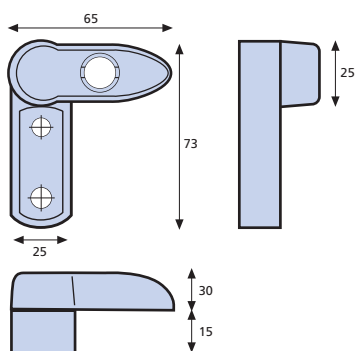

ORDERING DETAILS

PVCu Snaplock - Keyless Window Lock

White	830-12
Brown	830-22

PVCu Snaplock - Keyed Window Lock

White	832-12
Brown	832-22

PVCu SNAPLOCK - KEYLESS

PVCu SNAPLOCK - KEYED

Keyless Window Lock

Keyed Window Lock

All dimensions in mm.