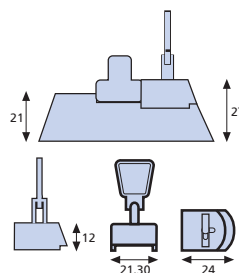

2mm Packer for Sash Jammer

White	818-16
-------	---------------

Ventilation Lock

White	812-12
White - Bulk	812-15
Brown	812-22
Brown - Bulk	812-25

Sash Jammer

Sash Jammer Lock

Ventilation Lock

All dimensions in mm.