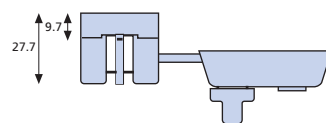

2mm Packer for Sash Jammer

White	818-16
-------	---------------

Ventilation Lock

White	812-12
White - Bulk	812-15
Brown	812-22
Brown - Bulk	812-25

Sash Jammer

Sash Jammer Lock

Ventilation Lock

All dimensions in mm.