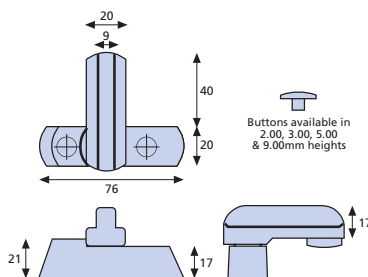

2mm Packer for Sash Jammer

White	818-16
-------	---------------

Ventilation Lock

White	812-12
White - Bulk	812-15
Brown	812-22
Brown - Bulk	812-25

Sash Jammer

Sash Jammer Lock

Ventilation Lock

All dimensions in mm.

Keyed Window Lock

All dimensions in mm.