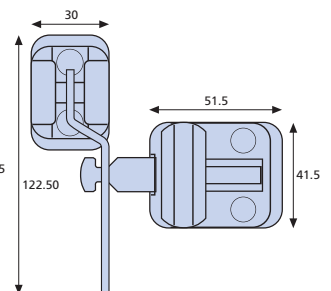

2mm Packer for Sash Jammer

White	818-16
-------	---------------

Ventilation Lock

White	812-12
White - Bulk	812-15
Brown	812-22
Brown - Bulk	812-25

Sash Jammer

Sash Jammer Lock

Ventilation Lock

All dimensions in mm.

Keyed Window Lock

All dimensions in mm.